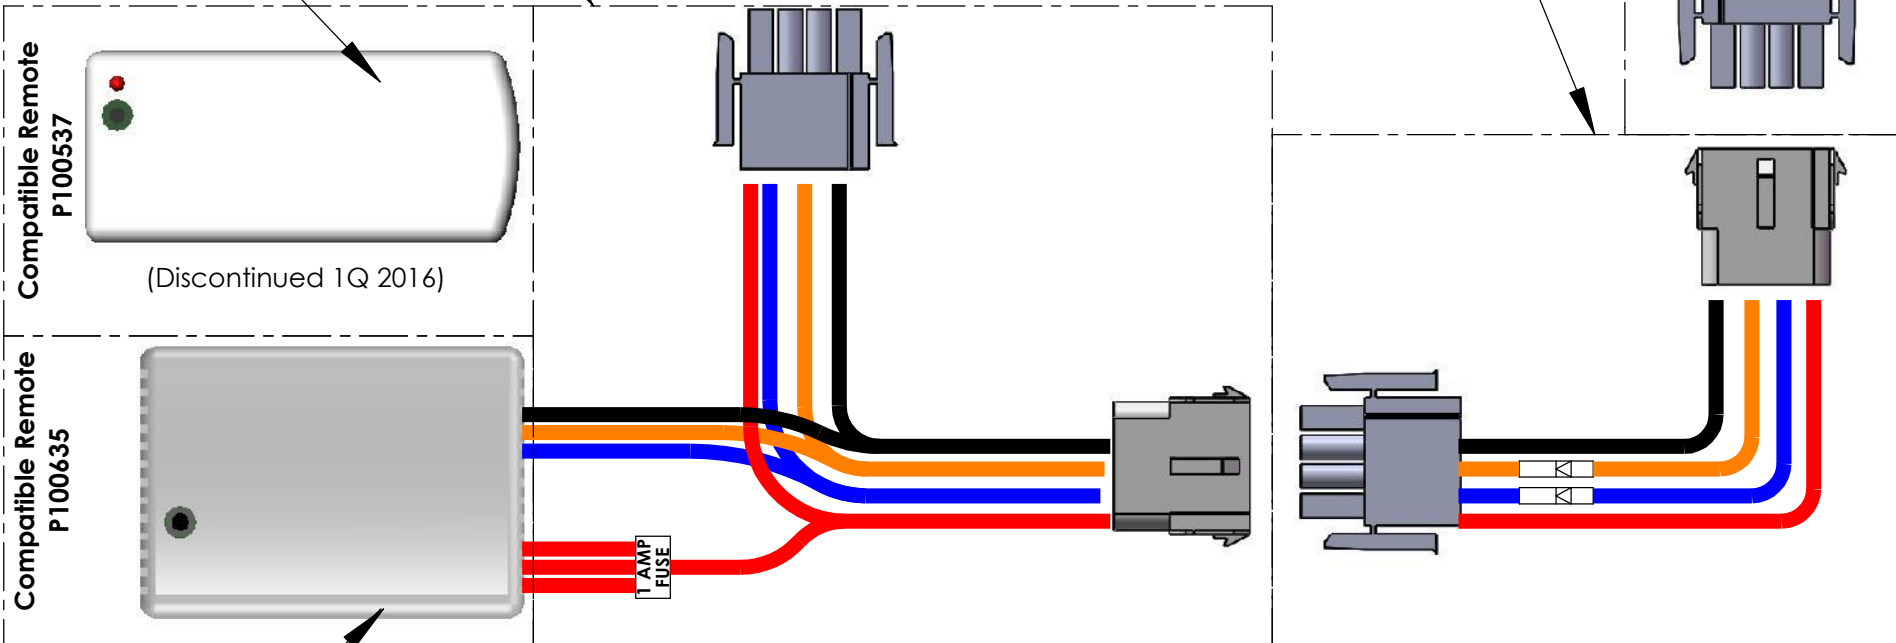

P100631

W3131

W2010

MUST BE USED WITH ANY STARCRAFT OR FEDERAL COACH SYSTEMS. CONTACT A&M SYSTEMS FOR DETAILS

P100536

W2018

Compatible Remote P100537

(Discontinued 1Q 2016)

Compatible Remote P100635

P100634 (discontinued)  
P100638

TITLE  
DOC00034 - Remote Control Wiring Instructions

NEXT ASSY.:

SUPERSEDES:

DO NOT SCALE DRAWING

RELEASE TO PRODUCTION

MAT'L SPEC.

Fractions: +/- 1/32

DRAWN: bmillar CKD.:

Decimals: .000 +/- .005

DATE: 1/15/2016 SIZE: A

Angles: +/- 1 Deg.

SCALE: 1:1.5 WT.:

1 OF 1